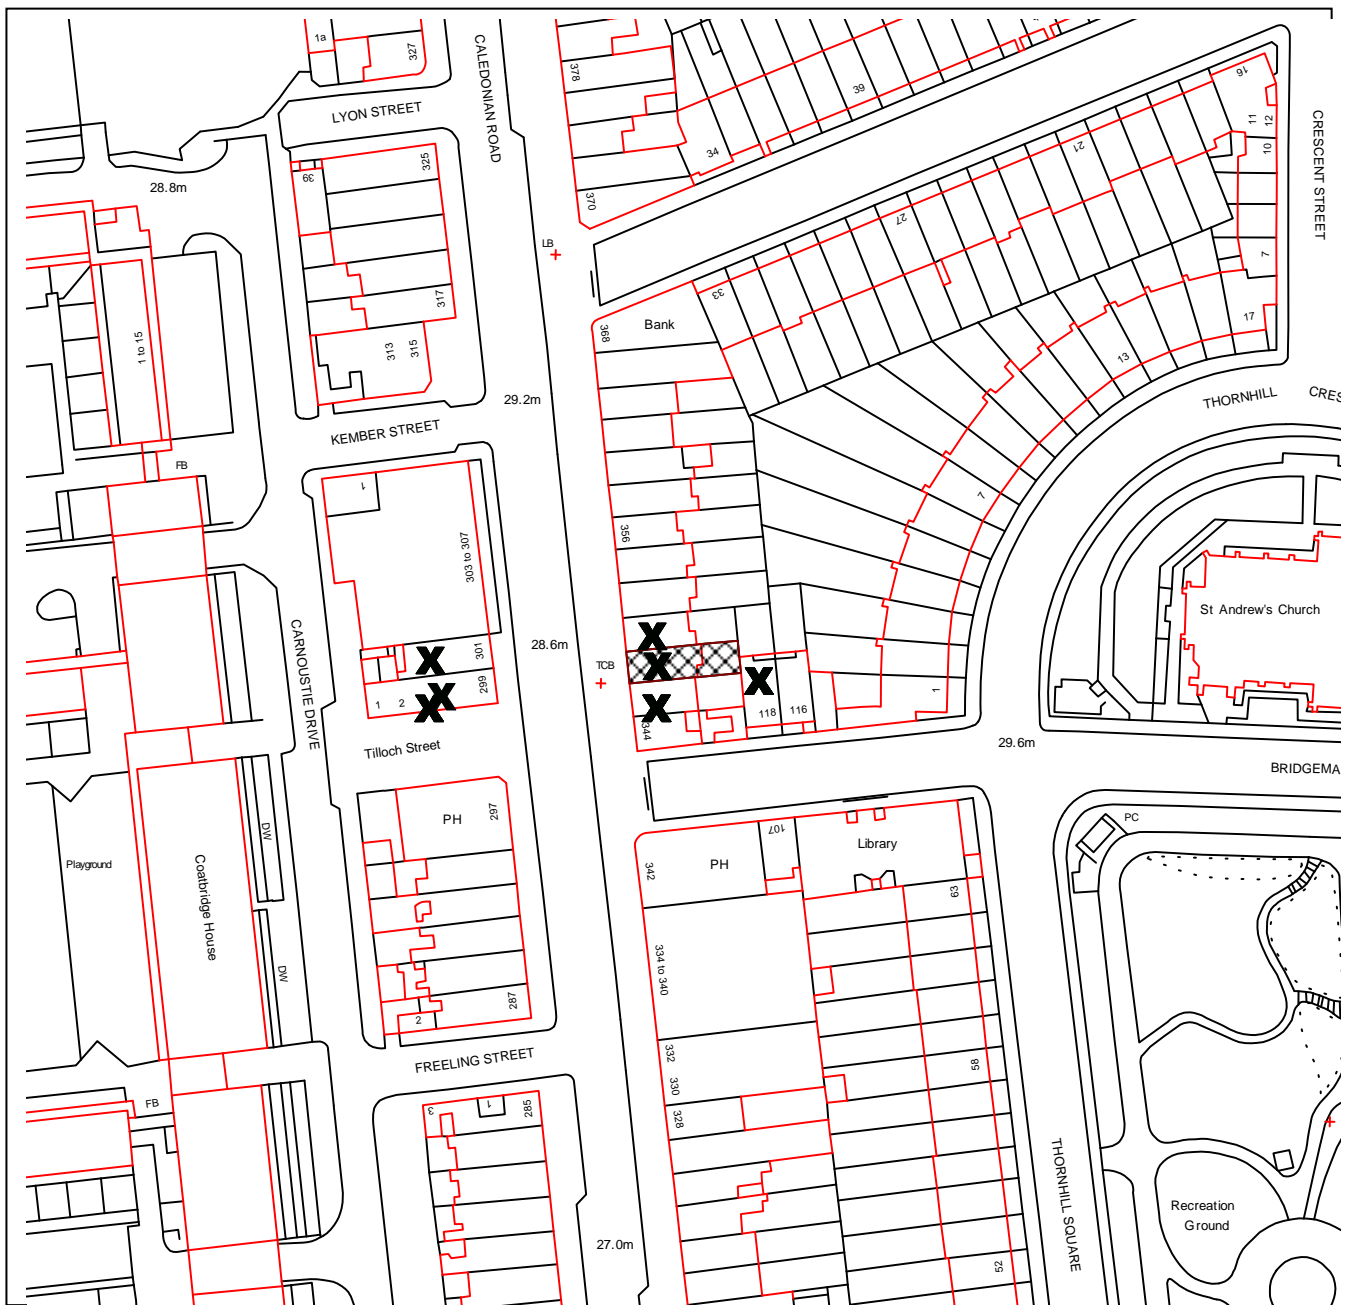

ISLINGTON

DEVELOPMENT MANAGEMENT

PLANNING APPLICATION REF NO: P2014/2658/FUL

LOCATION: TOP FLOOR FLAT, 348 CALEDONIAN ROAD LONDON
N1 1DU

SCALE: 1:1250

This map is reproduced from Ordnance Survey material with the permission of Ordnance Survey on behalf of the Controller of Her Majesty's Stationery Office © Crown copyright. Unauthorised reproduction infringes Crown copyright and may lead to prosecution or civil proceedings.
Islington Council, LA086452